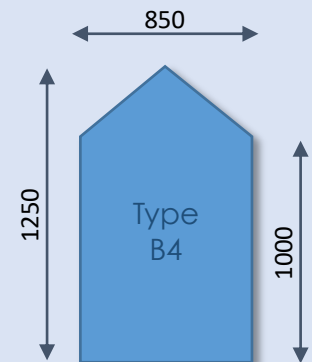

## SOME OF OUR POPULAR SIZES

Headstone only:  
31,52mm LAM

With base:  
2000mm x 800mm

Headstone only:  
31,52mm LAM

With base:  
2000mm x 800mm

Headstone only:  
31,52mm LAM

With base:  
2000mm x 800mm

Headstone only:  
31,52mm LAM

With base:  
2000mm x 800mm

We offer the widest range of backgrounds, designs, stock photos and fonts.

Unique and personalised, the way your loved one would want to be remembered.

Nationwide delivery at low delivery costs.