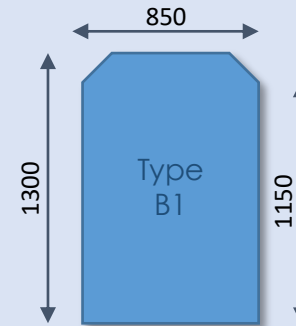

## SOME OF OUR POPULAR SIZES

Headstone only:  
31,52mm LAM

With base:  
2000mm x 800mm

Headstone only:  
31,52mm LAM

With base:  
2000mm x 800mm

Headstone only:  
31,52mm LAM

With base:  
2000mm x 800mm

Headstone only:  
31,52mm LAM